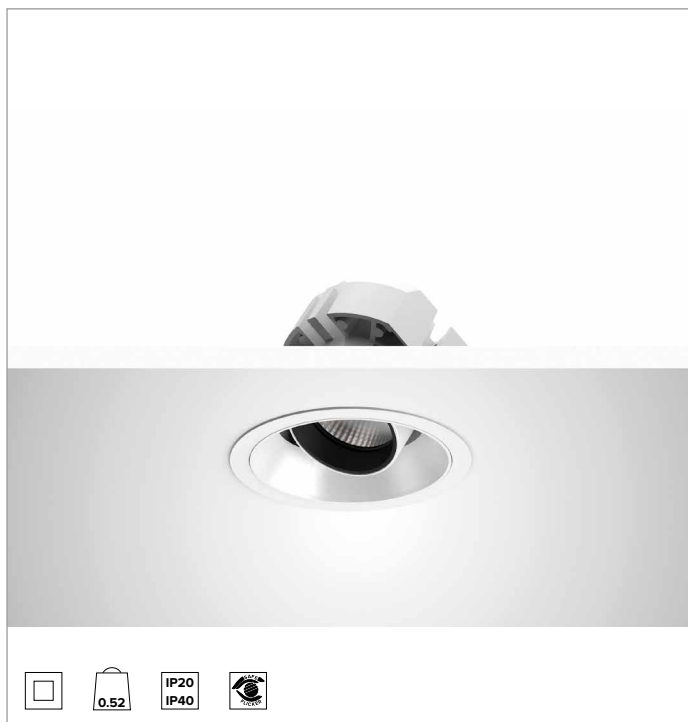

1T8733EL | CTEVO ARCHITECTURAL 105

Adjustable recessed LED projector in a trim version

		3500K	H(m)	D(m)	Emax(lx)
		Ra90		48°	
		Fixture Power	20W	1	0.88 3229
		Source Flux	2356lm	2	1.77 807
		Fixture Flux	1805lm	3	2.65 359
		Efficacy	90lm/W	4	3.53 202
TS1308	Imax=1378cd/klm	Imax	3248cd	5	4.41 129

CCT nominal: 3500K

Lifetime (L80/B10): >50000h tq +25°C

ILLUMINOTECHNICAL CHARACTERISTICS

MWFL - precision optics with a black silicone cut off ring. Version with a convex faceted highly reflective anodised aluminium reflector and a holographic diffusion filter. UGR<19 (EN 12464-1).

Optic: REFLECTOR

Beam angles: MWFL

Optical efficiency: 77%

Fixture flux: 1805lm

Luminous efficacy: 90lm/W

Photobiological safety: Compliant with RG1 low risk group

MECHANICAL CHARACTERISTICS

Die-cast white painted anodised aluminium body and dissipator. White colour cover. The optical unit can be adjusted up to 30° on the vertical plane with a mechanical beam locking system and a graduated scale, and 358° on the horizontal plane. Trim version with an integrated white ring.

Colour and finish: Plaster white

Weight: 0.515Kg

Version: TRIM

Degree of protection: IP20 for recessed part

Degree of protection: IP40 for exposed part

ELECTRICAL CHARACTERISTICS

Integrated electronic ON-OFF driver.