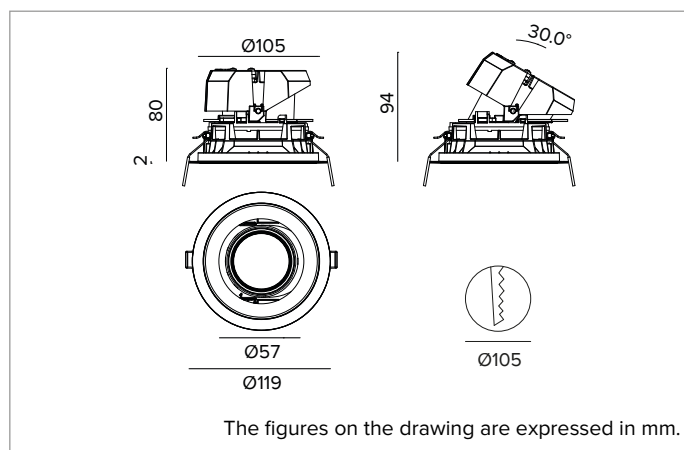

1T8733EL | CTEVO ARCHITECTURAL 105

Adjustable recessed LED projector in a trim version

		3500K	H(m)	D(m)	Emax(lx)
		Ra90		48°	
		Fixture Power	20W	1	0.88 3229
		Source Flux	2356lm	2	1.77 807
		Fixture Flux	1805lm	3	2.65 359
		Efficacy	90lm/W	4	3.53 202
TS1308	Imax=1378cd/klm	Imax	3248cd	5	4.41 129

Optic: REFLECTOR

Beam angles: MWFL

Optical efficiency: 77%

Fixture flux: 1805lm

Luminous efficacy: 90lm/W

Photobiological safety: Compliant with RG1 low risk group

MECHANICAL CHARACTERISTICS

Die-cast white painted anodised aluminium body and dissipator. White colour cover. The optical unit can be adjusted up to 30° on the vertical plane with a mechanical beam locking system and a graduated scale, and 358° on the horizontal plane. Trim version with an integrated white ring.

Colour and finish: Plaster white

Weight: 0.515Kg

Version: TRIM

Degree of protection: IP20 for recessed part

Degree of protection: IP40 for exposed part

ELECTRICAL CHARACTERISTICS

Integrated electronic ON-OFF driver.